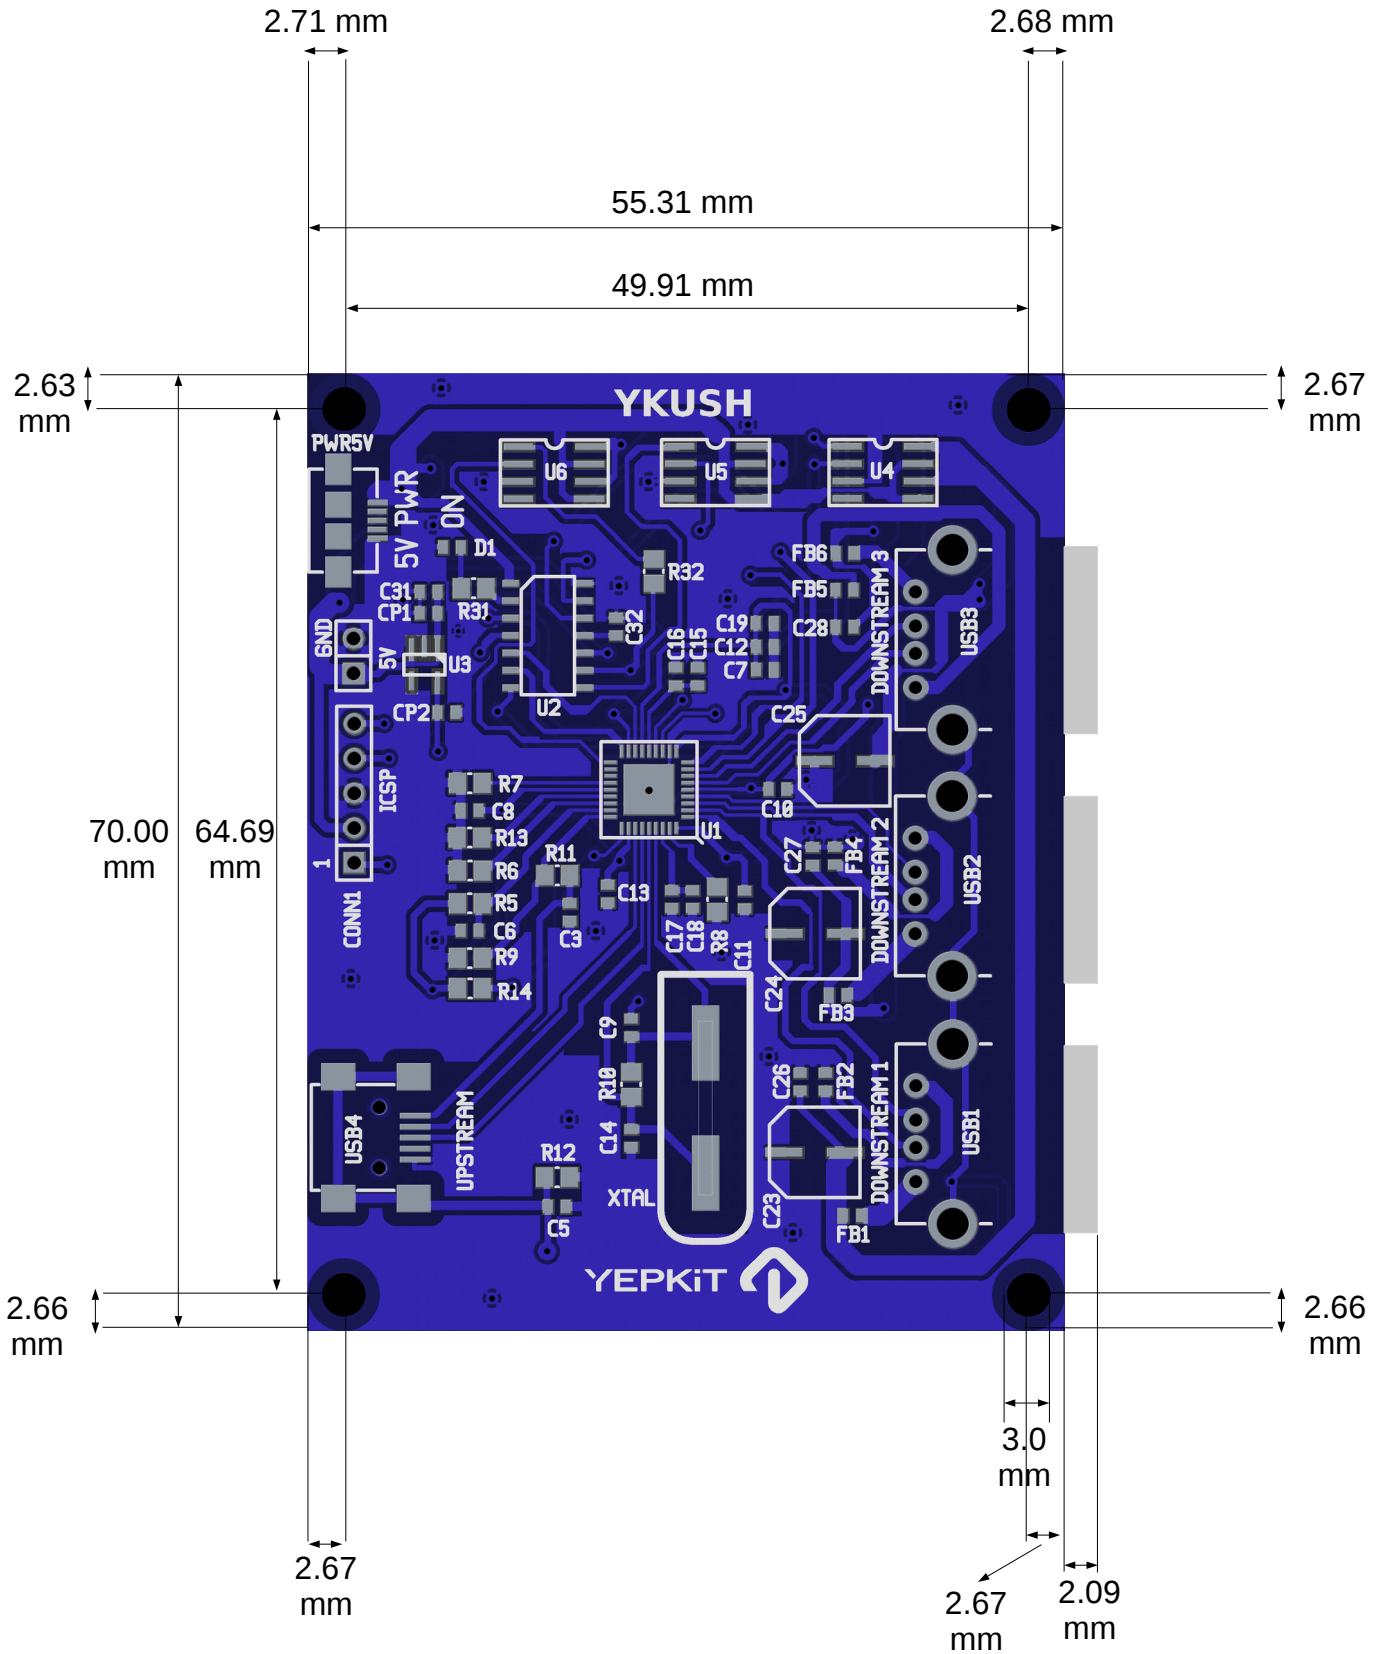

# YKUSH Yepkit USB Switchable Hub

## PCB Dimensions

# PCB DIMENSIONS